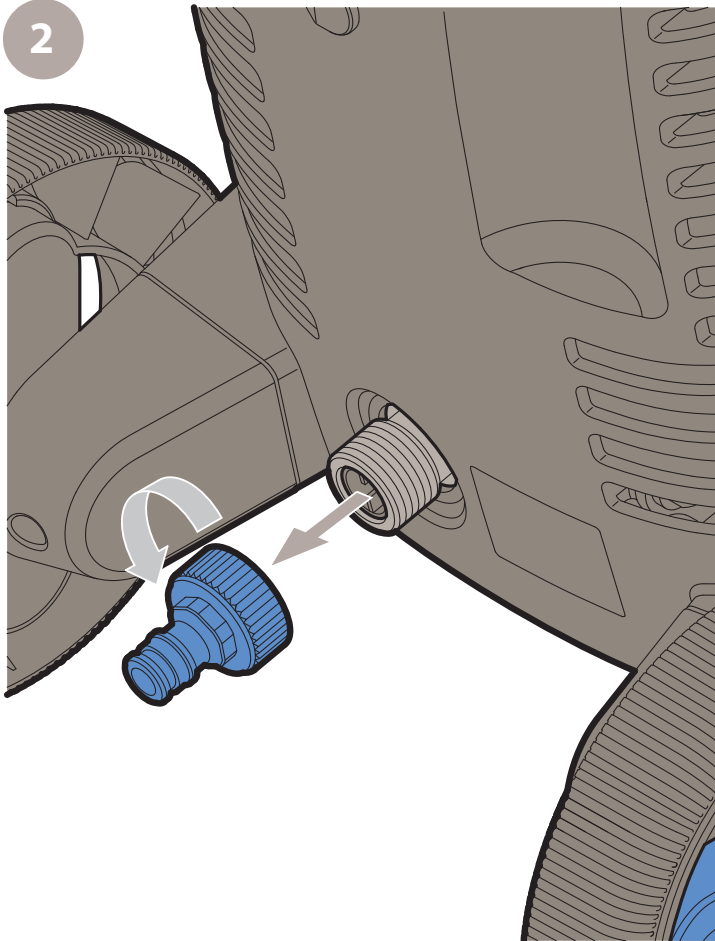

ROUGH NOZZLE

PATIO CLEANER

13

14

C

1

2

3