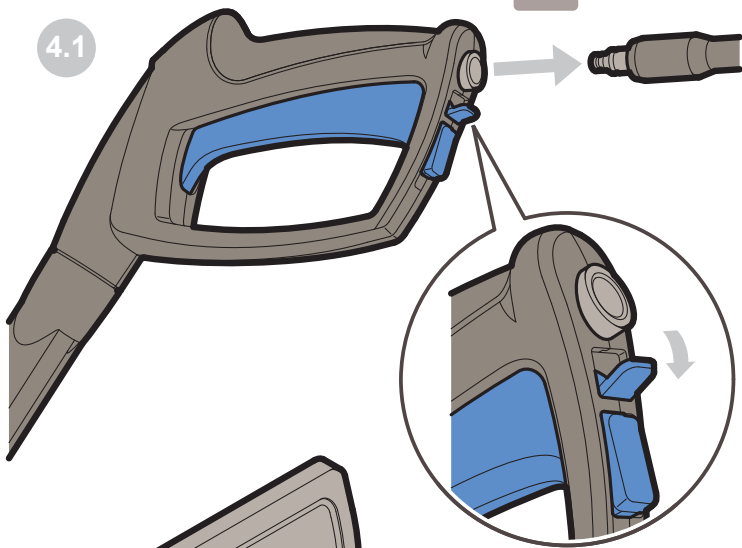

C

4

4.1

4.2

5

MAX 2min

6

6.1

6.2

6.3

6.4

7