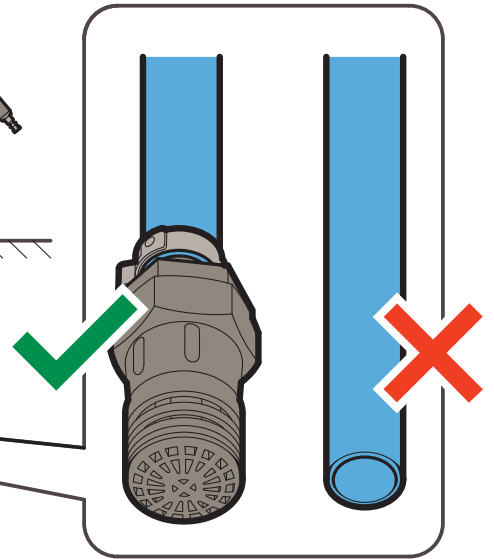

ROUGH NOZZLE

PATIO CLEANER

13

14

C

1

2

3