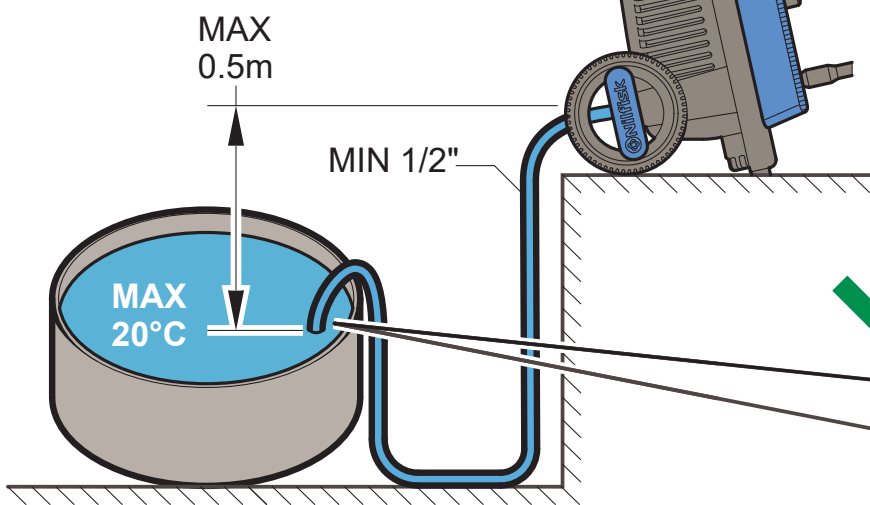

MAX MPa/bar

MIN MPa/bar

GENTLE NOZZLE

14

C

1

Not included

MAX
3m

MAX
0.5m

MIN 1/2"

MAX
20°C

2

3

C

4

4.1